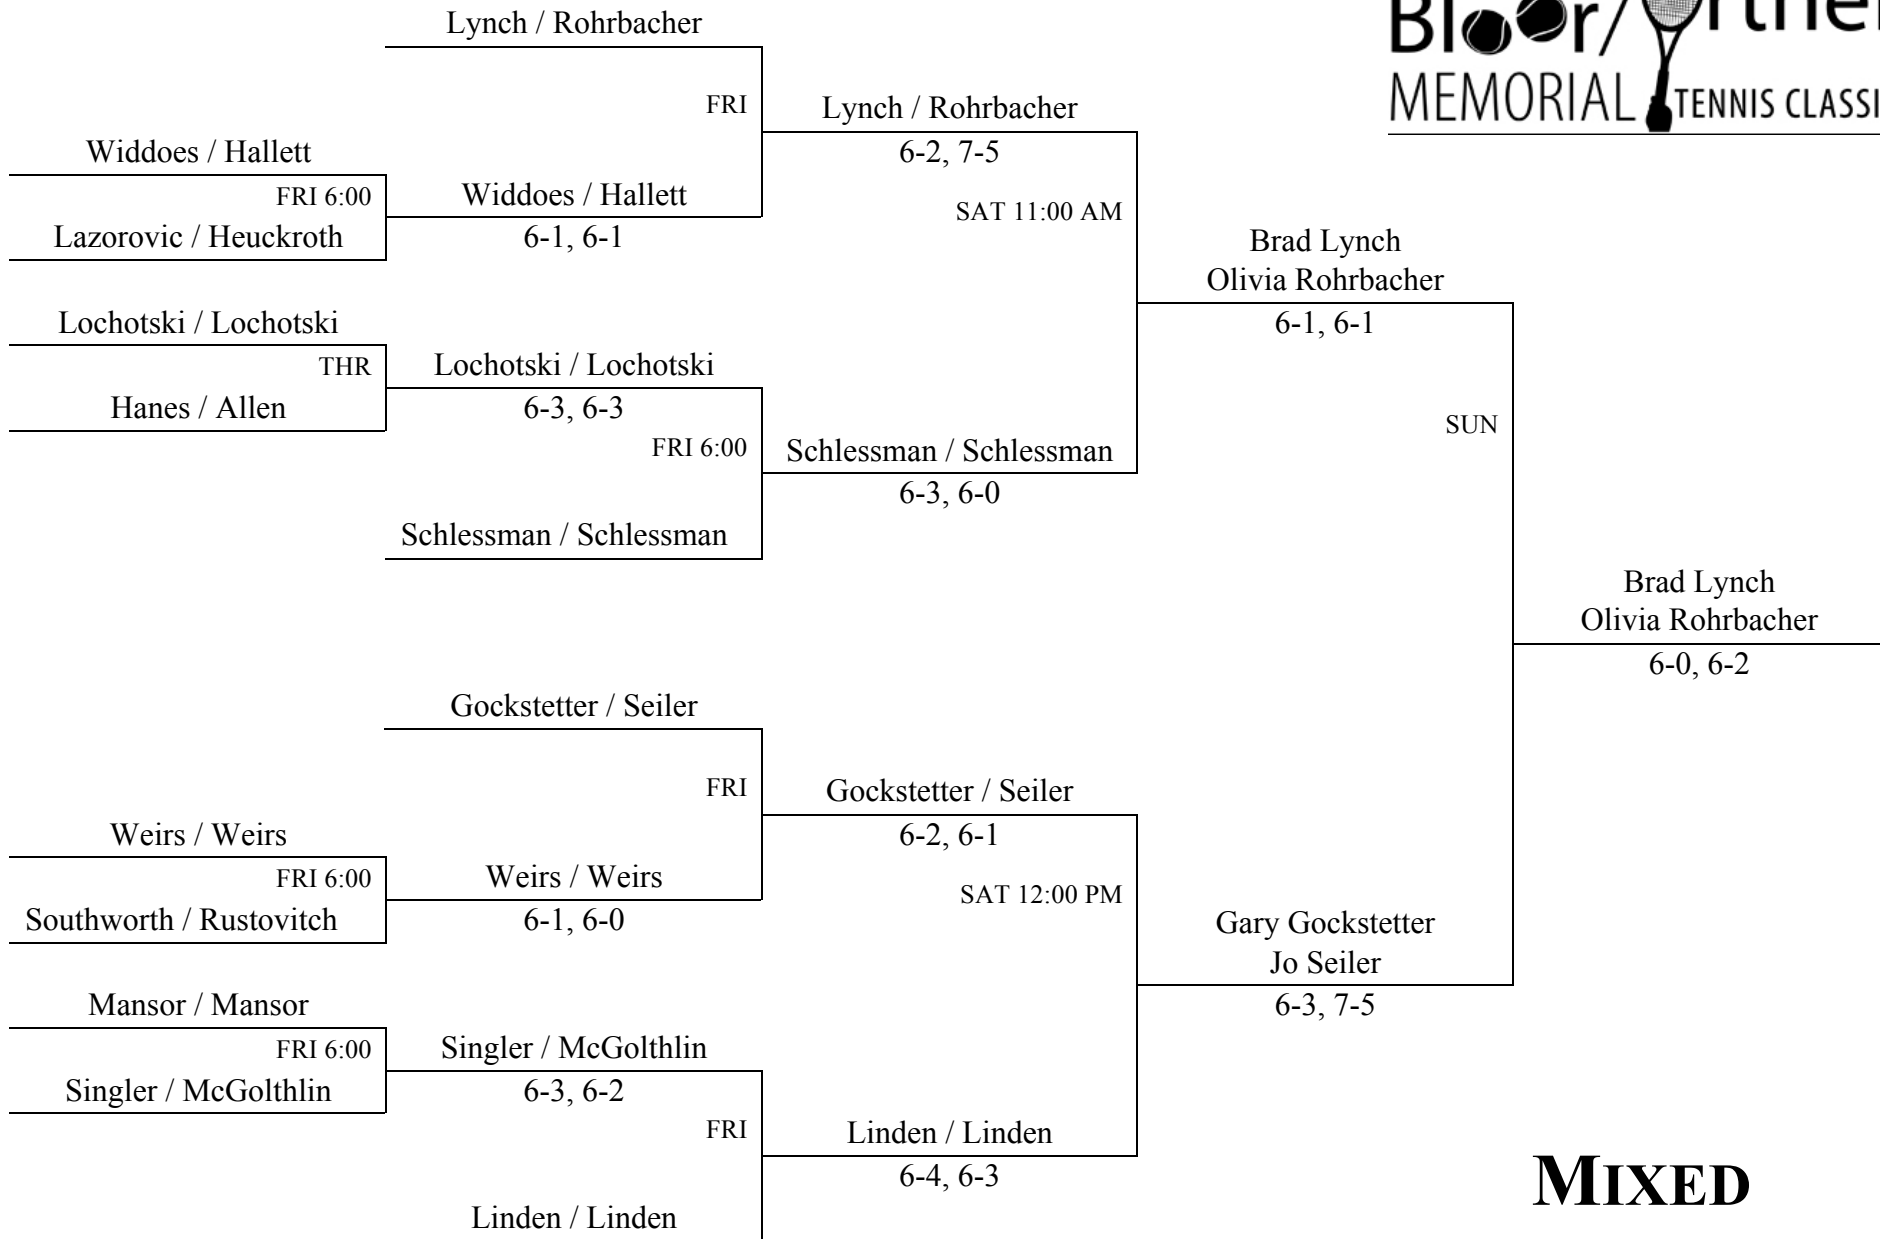

Bloor/Partner
MEMORIAL TENNIS CLASSIC

**MIXED
DOUBLES**