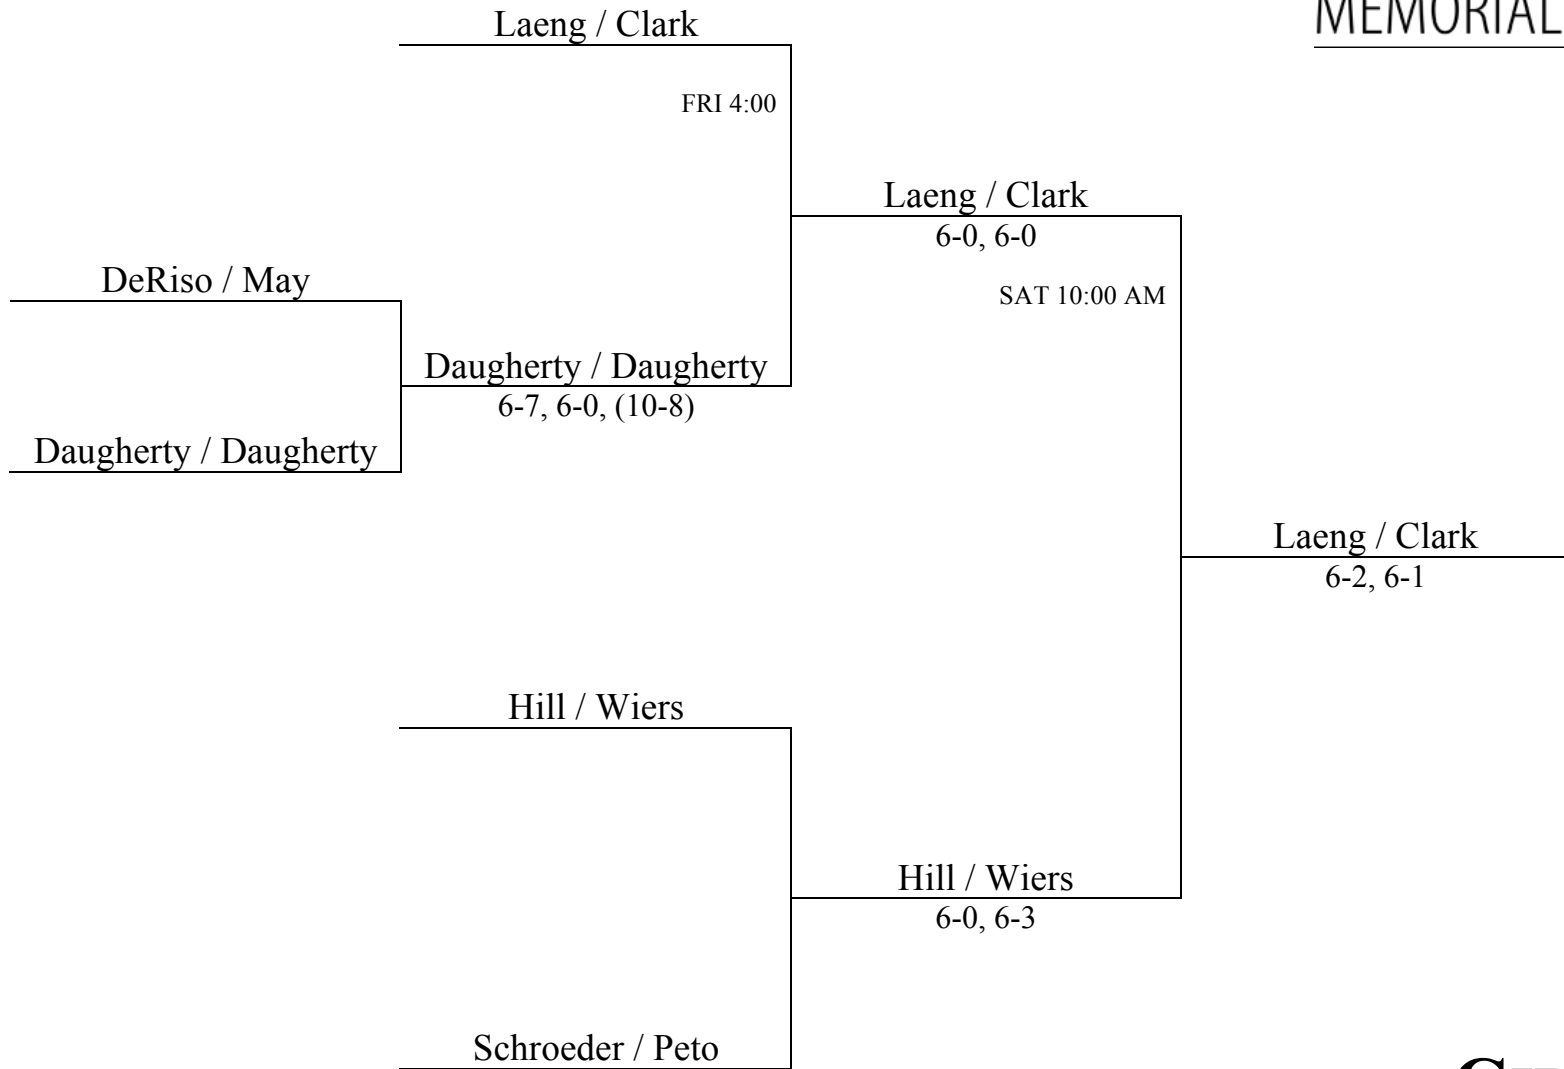

**Girls
14 & Under
Doubles**

	Matches	
	W	L
Sarah Sullivan / Keli Daugherty	2	0
Noelle DeRiso / Collette DeRiso	1	1
Keeleigh Meyers / MeKenna Meyers	0	2

Sullivan / Daugherty def. Meyers / Meyers 6-0, 6-0

DeRiso / DeRiso def. Meyers / Meyers 8-7(4), 1-6, (10-3)

Sullivan / Daugherty def. DeRiso / DeRiso 6-3, 6-1

**GIRL'S
18 & UNDER
DOUBLES**