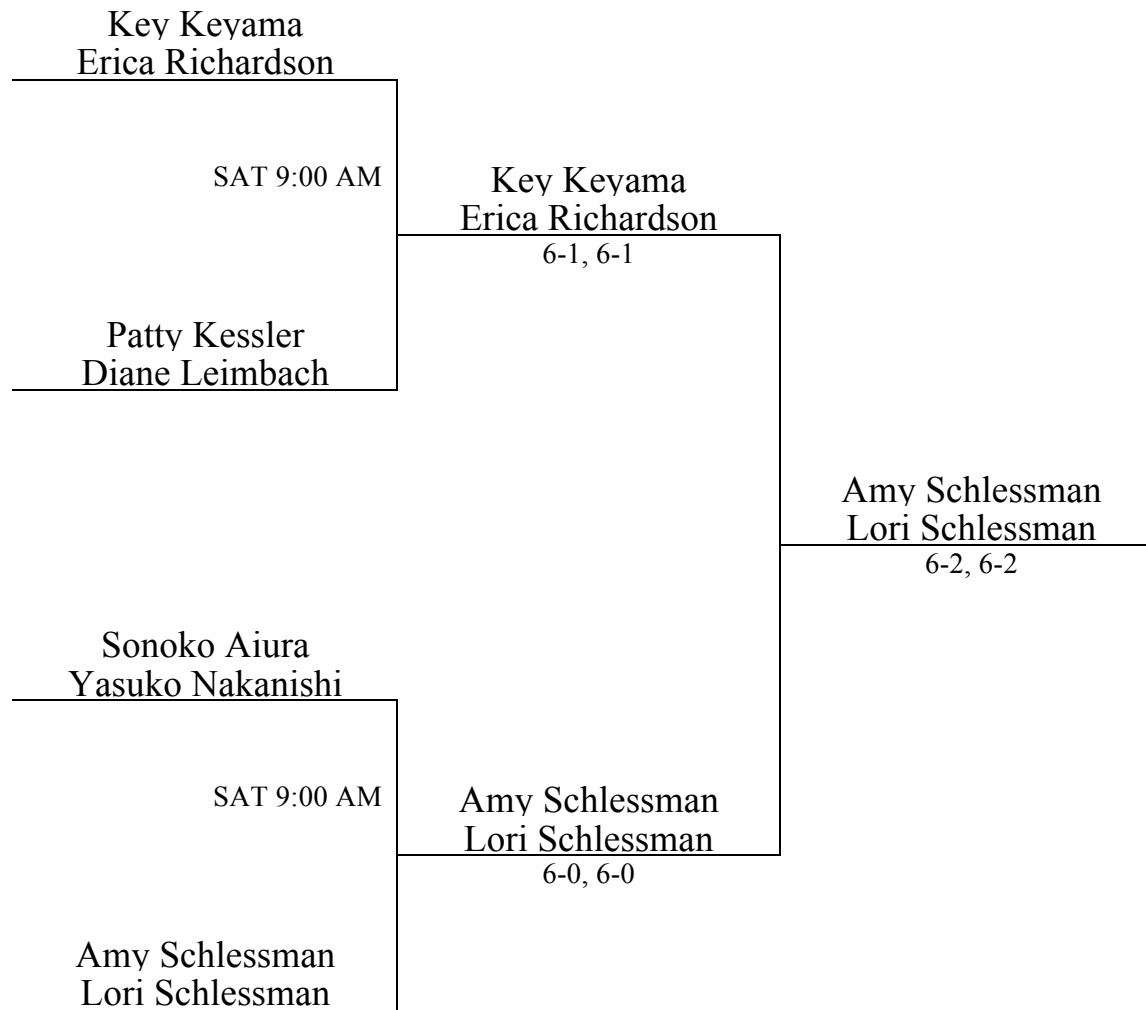

WOMEN'S DOUBLES

Sandusky
Register

2011

Bloor/Partner
MEMORIAL TENNIS CLASSIC